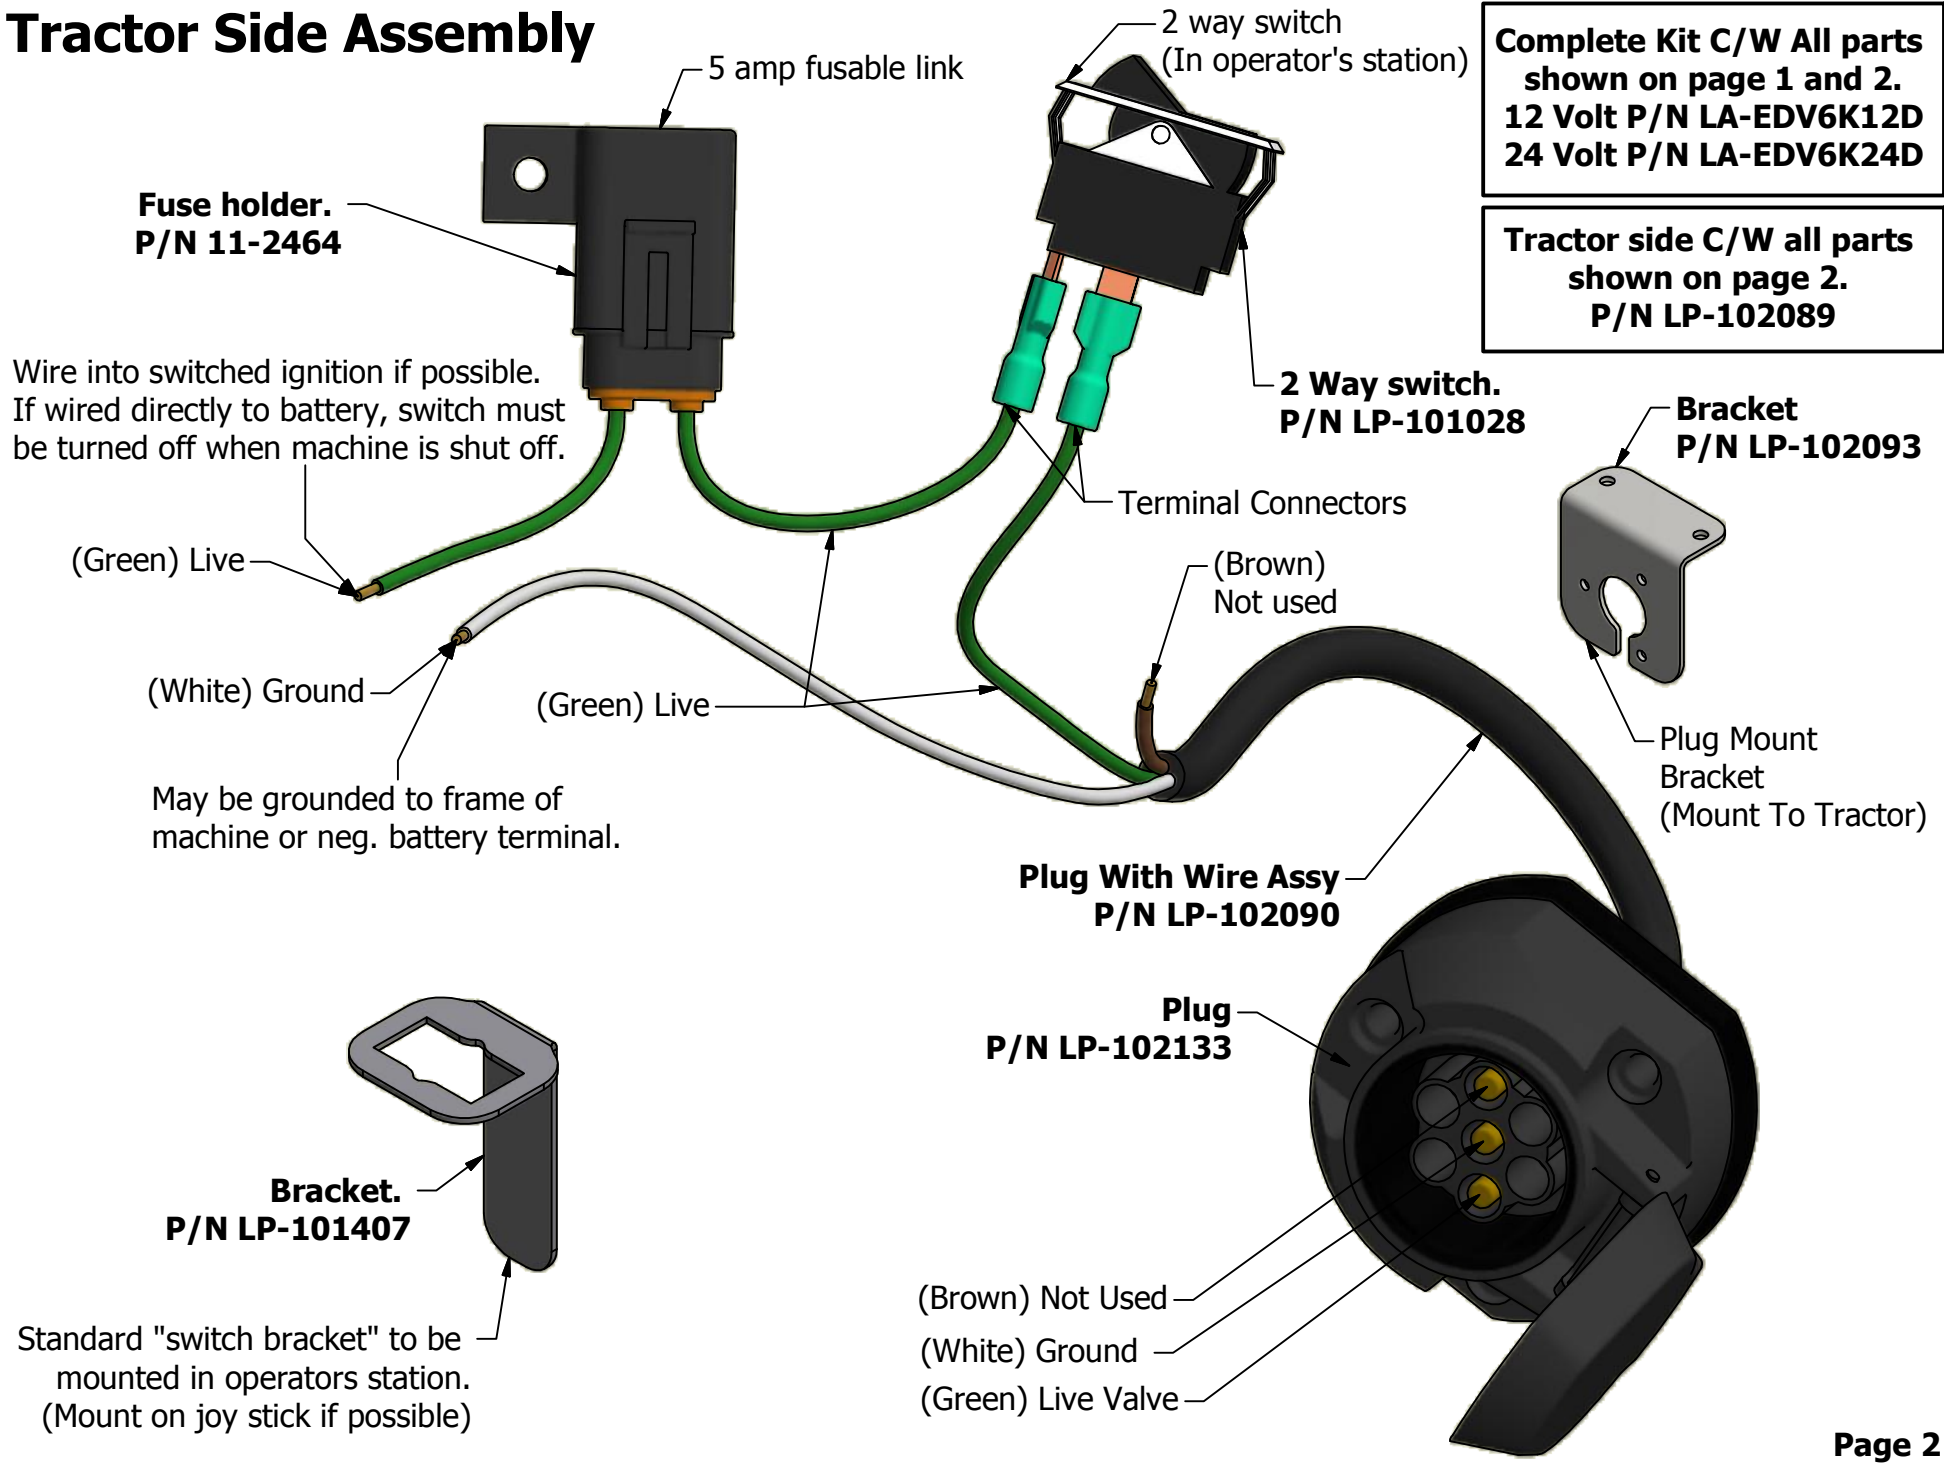

Single Diverter Valve Plumbing & Electrical Directions

Complete Kit C/W All parts shown on page 1 and 2.
12 Volt P/N LA-EDV6K12D
24 Volt P/N LA-EDV6K24D

All hydraulic ports on diverter valve are #10 ORB.

Tractor Side Assembly

Complete Kit C/W All parts shown on page 1 and 2.
12 Volt P/N LA-EDV6K12D
24 Volt P/N LA-EDV6K24D

Tractor side C/W all parts shown on page 2.
P/N LP-102089

Standard "switch bracket" to be mounted in operators station. (Mount on joy stick if possible)

Diverter Valve Electrical Diagram