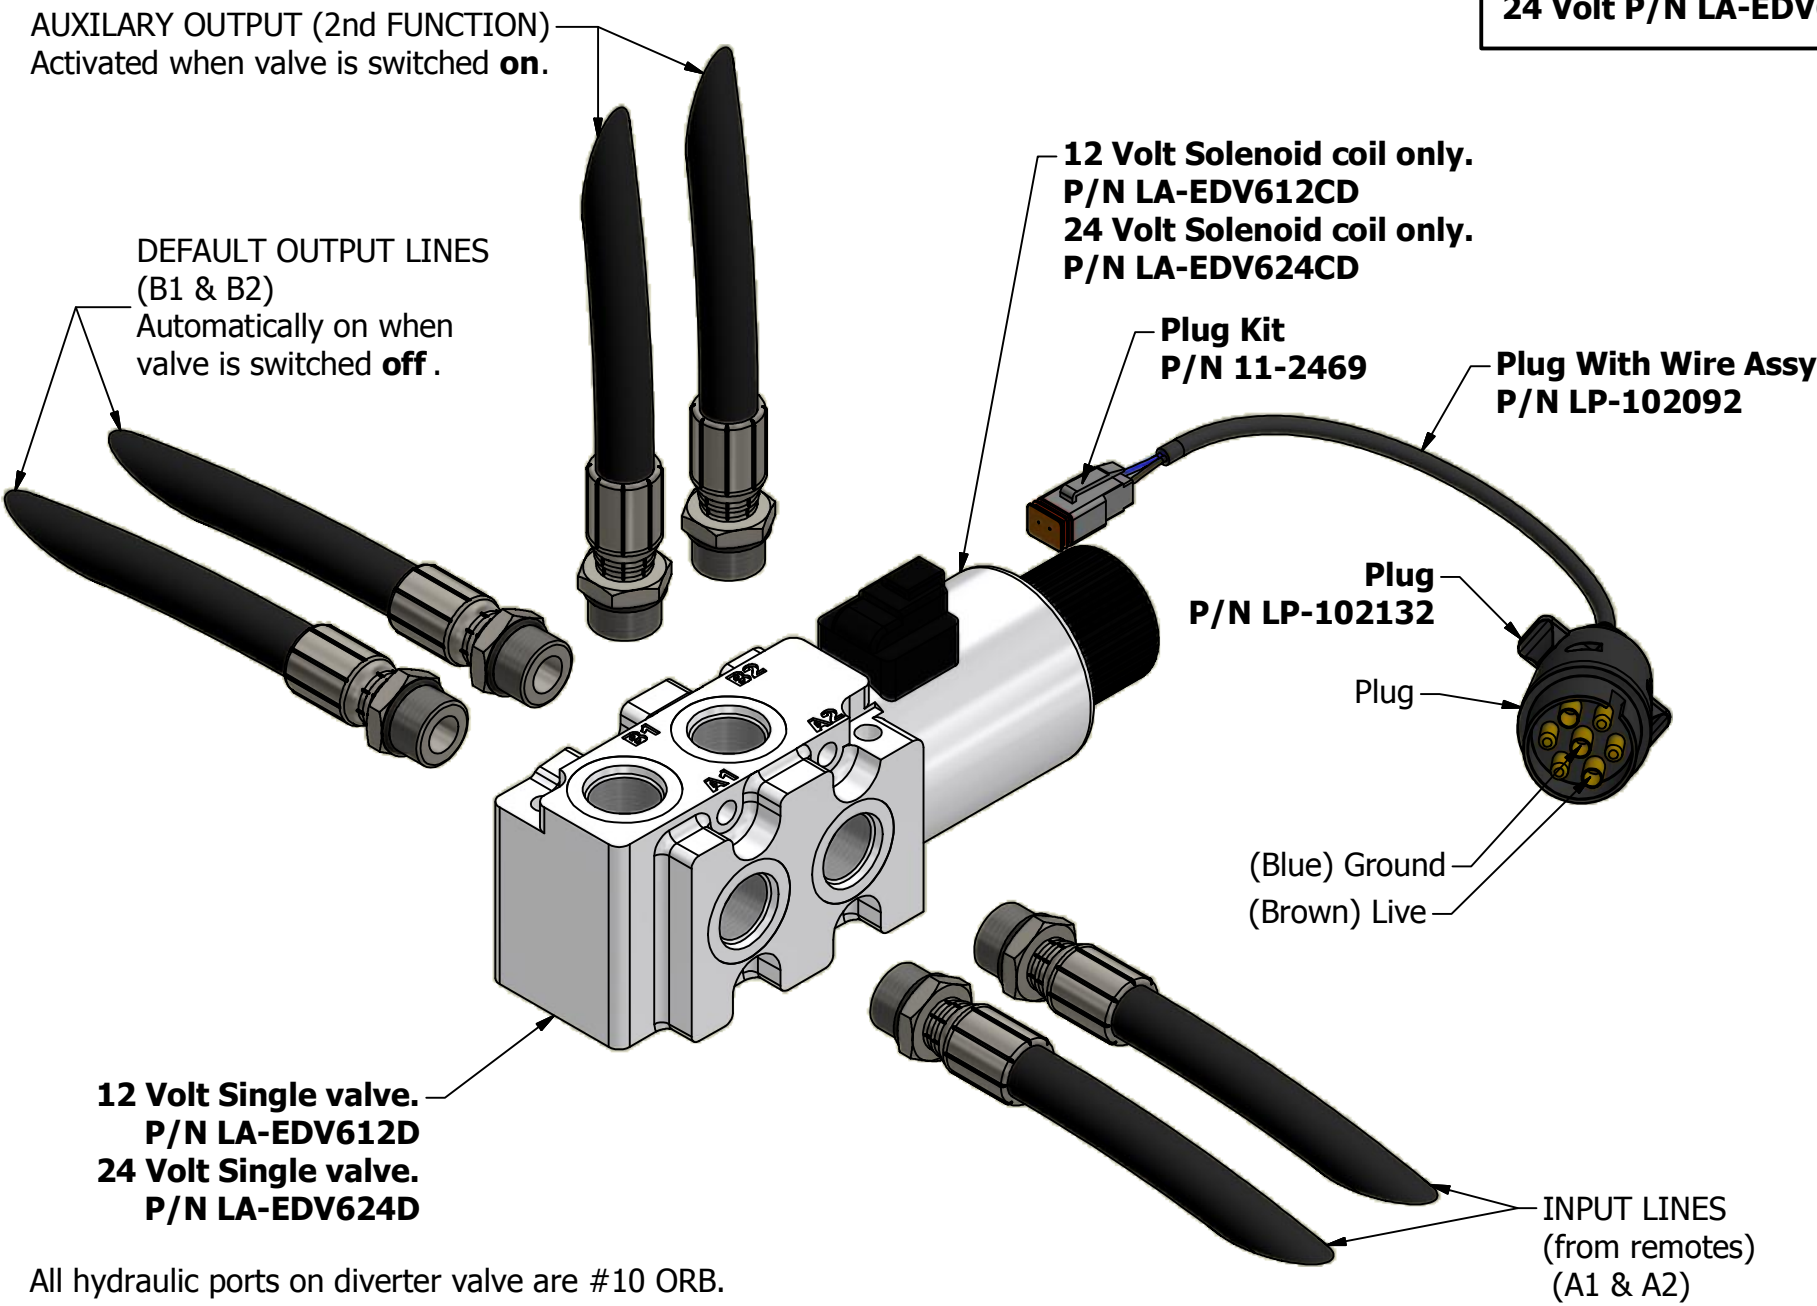

Single Diverter Valve Plumbing & Electrical Directions

Complete Kit C/W All parts shown on page 1 and 2.
12 Volt P/N LA-EDV6K12D
24 Volt P/N LA-EDV6K24D

All hydraulic ports on diverter valve are #10 ORB.

Tractor Side Assembly

Complete Kit C/W All parts shown on page 1 and 2.
12 Volt P/N LA-EDV6K12D
24 Volt P/N LA-EDV6K24D

Tractor side C/W all parts shown on page 2.
P/N LP-102089

Standard "switch bracket" to be mounted in operators station. (Mount on joy stick if possible)

Diverter Valve Electrical Diagram